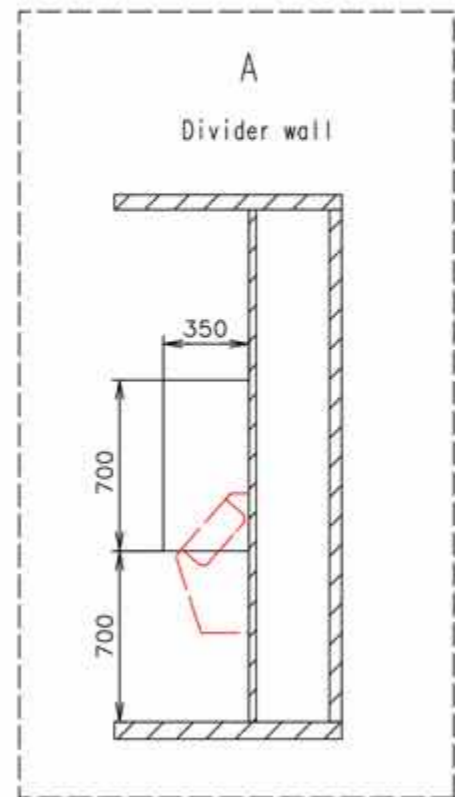

Connection hoses and cables	
Water hose:	✓
Waste water hose:	✗
Electric cable:	✓ 2x

Working desks in waterproof compact desk Egger (dark color)

Interior doors + divider walls in black decor 6515

Notes: External doors - without cylinders Spare wheel - free loaded

Interior height:	2100 mm	Total weight:	2600 kg
Color:	RAL 7042 (gray)	Tare weight-estimate:	2200 kg
Floor:	PVC Jupiter 148708	Centre of wheels from rear side:	3400 mm
Date:	13.2.2017	Wheels:	165 R13C

Drawing number:
2556-66-1_1/2 (Sprenger)

Ⓢ 2x Electric connection (through the floor) (230V-16A)
(1x heating + rear hot water boiler) (1x the rest)

Ⓣ 2x Effluent connection ø110 (through wall)
- stainless steel part

Ⓜ Power point

Ⓛ Light switch

Notes: External doors - without cylinders Spare wheel - free loaded

Interior height:	2100 mm	Total weight:	2600 kg
Color:	RAL 7042 (gray)	Tare weight-estimate:	2200 kg
Floor:	PVC Jupiter 148708	Centre of wheels from rear side:	3400 mm
Date:	13.2.2017	Wheels:	165 R13C