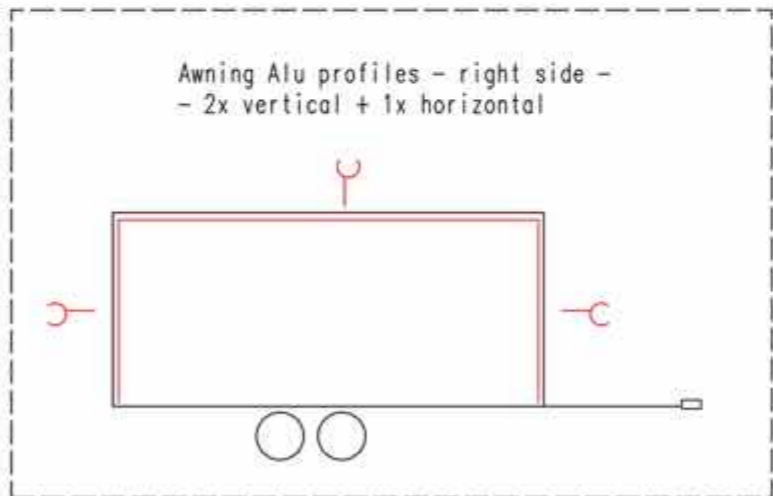

Connection hoses and cables	
Water hose:	✓
Waste water hose:	✗
Electric cable:	✓ 2x

Working desks in waterproof compact desk Egger (dark color)

Interior doors + divider walls in black decor 6515

Notes: External doors - without cylinders Spare wheel - free loaded

Interior height:	2100 mm	Total weight:	2600 kg
Color:	RAL 7042 (gray)	Tare weight-estimate:	2200 kg
Floor:	PVC Jupiter 148708	Centre of wheels from rear side:	3400 mm
Date:	13.2.2017	Wheels:	165 R13C

Drawing number:
2556-66-1_1/2 (Sprenger)

(Cabling and piping is not shown on the 3D views and drawings)