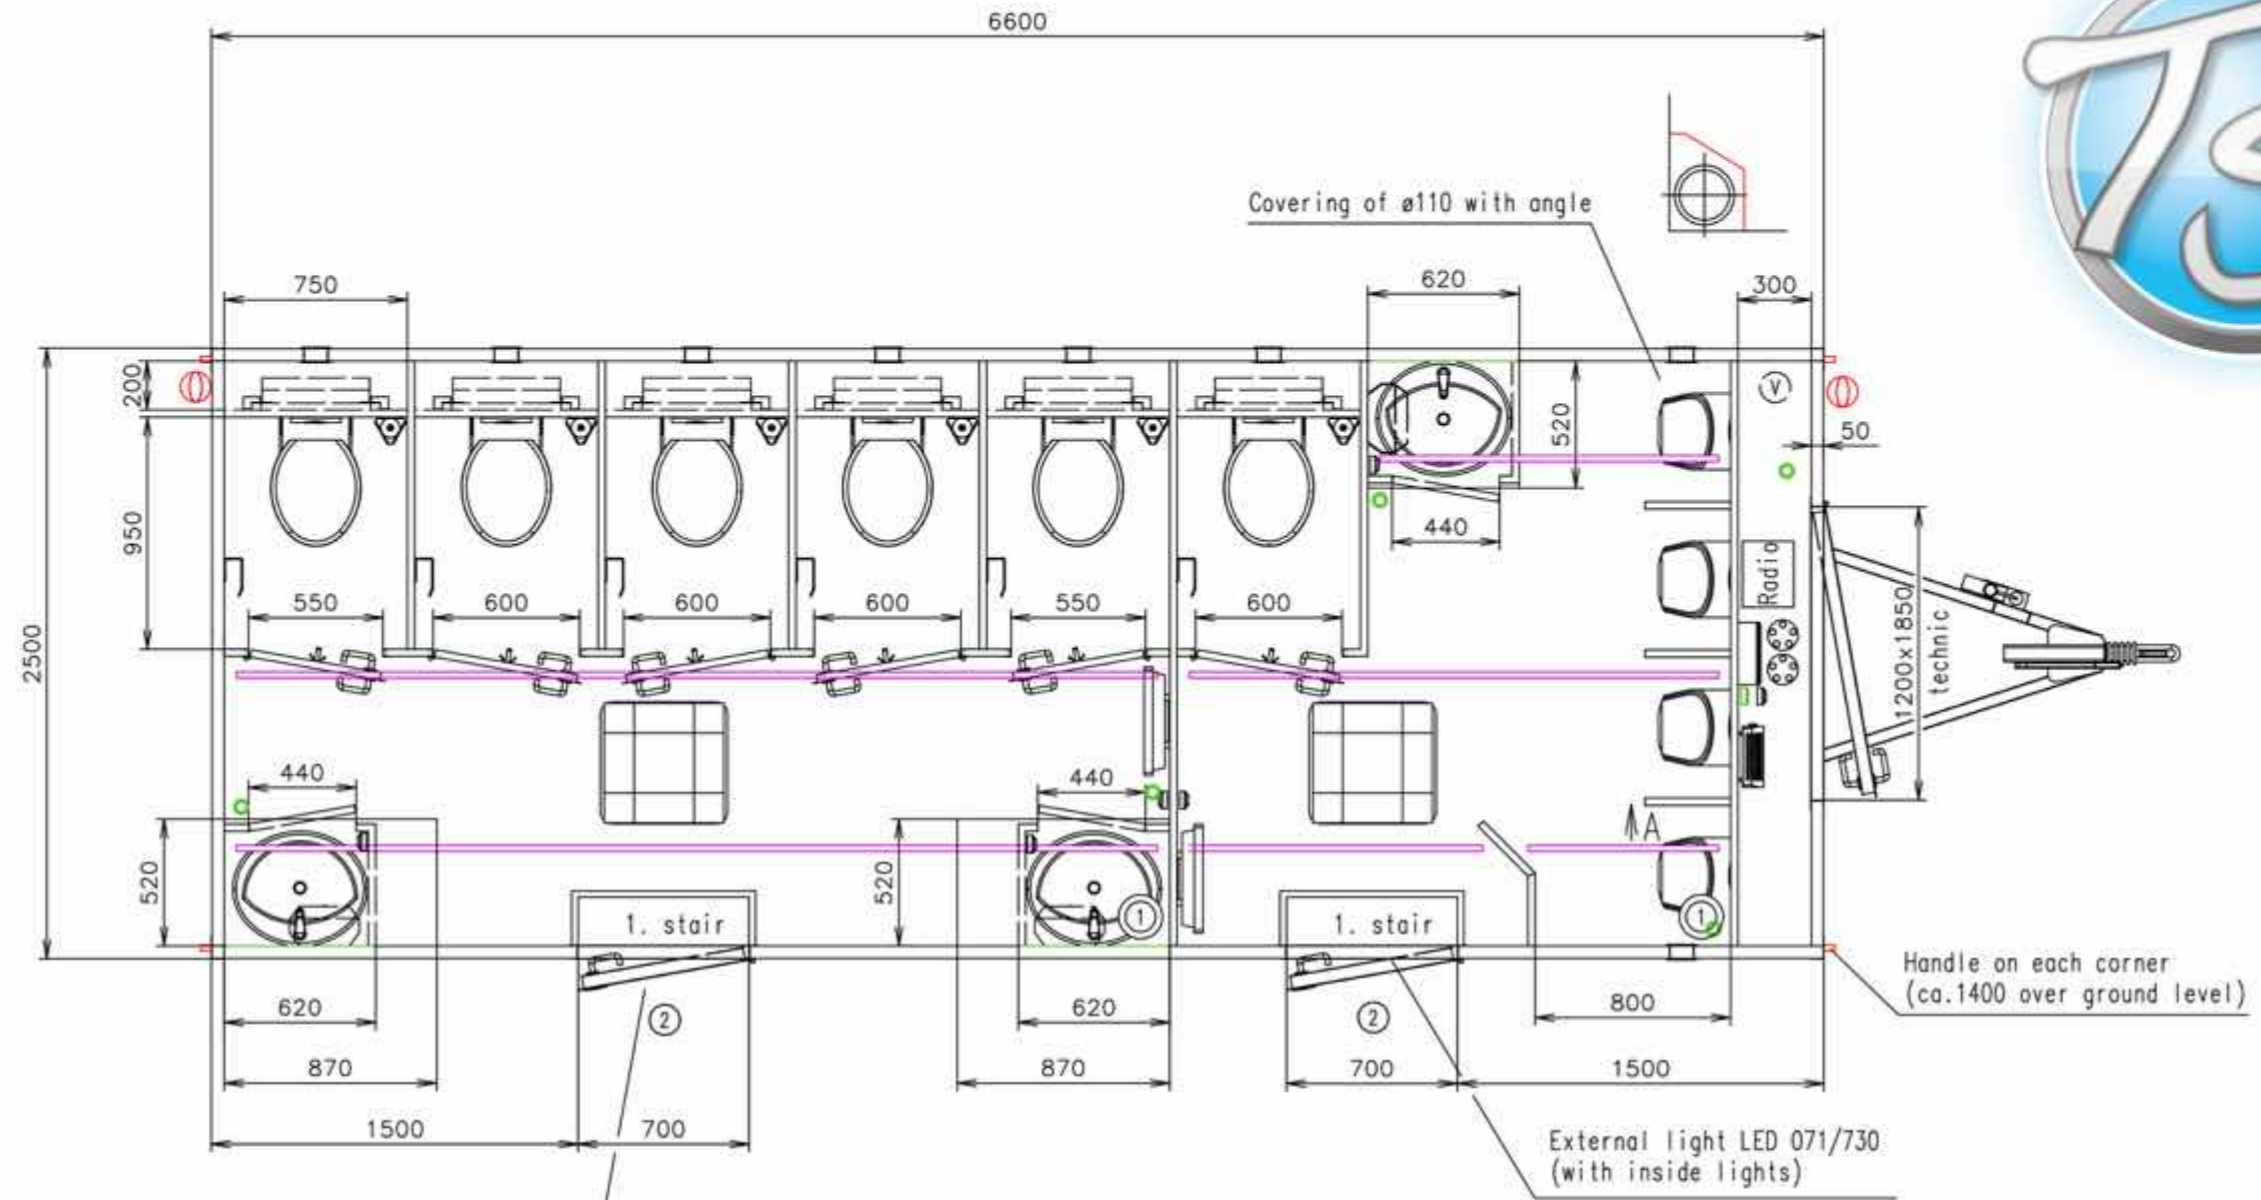

Connection hoses and cables	
Water hose:	✓
Waste water hose:	✗
Electric cable:	✓ 2x

Working desks in waterproof compact desk Egger (dark color)

Interior doors + divider walls in black decor 6515

Notes: External doors - without cylinders Spare wheel - free loaded

Interior height:	2100 mm	Total weight:	2600 kg
Color:	RAL 7042 (gray)	Tare weight-estimate:	2200 kg
Floor:	PVC Jupiter 148708	Centre of wheels from rear side:	3400 mm
Date:	13.2.2017	Wheels:	165 R13C

Drawing number:
2556-66-1_1/2 (Sprenger)

(Cabling and piping is not shown on the 3D views and drawings)