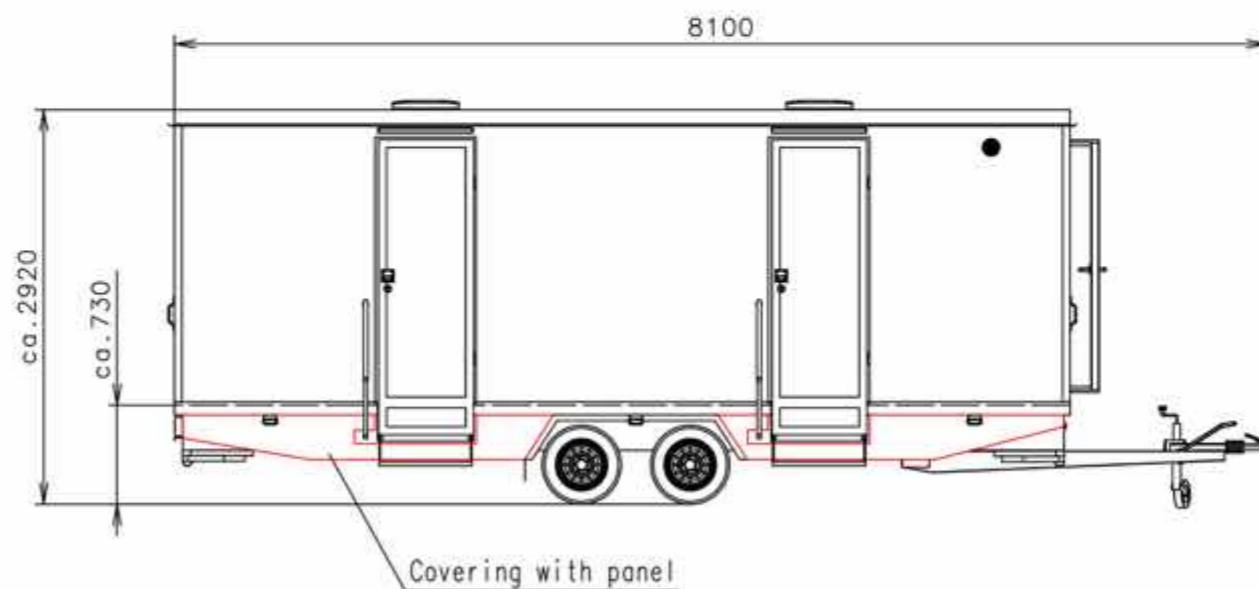

Connection hoses and cables	
Water hose:	✓
Waste water hose:	✗
Electric cable:	✓ 2x

Ⓥ Water connection 3/4" (on the chassis)
+ filter + reduction valve

Ⓢ 2x Electric connection (through the floor) (230V-16A)
(1x heating + rear hot water boiler) (1x the rest)

Ⓣ 2x Effluent connection ø110 (through wall)
- stainless steel part

Ⓜ Power point

Ⓛ Light switch

Ⓜ Switch board (1200 over floor)

— Light LED stripe

■ Heating (500W)

Ⓜ Heating (750W)

● Floor drain hole

Ⓜ Ventilation ø120

Ⓜ Wash-basin (built-in) Multi 1690 (550x470)
+ standard water tap

Ⓜ Hanging toilet (toilet seat - steel holders)

Ⓜ Urinal - Vitra Siko (water flush)

Ⓜ Hot water boiler Wterm FHN (5l)

Ⓜ Roof window Dometic (400x400)

Ⓜ Brush toilet

Ⓜ Toilet paper holder

↑ Clothes hanger

— Mirror (600x600) + black frame around

① Speaker

② Foldable stairs Fiona
(update on fixing of stair)
+ stainless steel handrail

(Cabling and piping is not shown on the 3D views and drawings)

Working desks in waterproof compact desk Egger (dark color)

Interior doors + divider walls in black decor 6515

Notes: External doors - without cylinders Spare wheel - free loaded

Interior height:	2100 mm	Total weight:	2600 kg
Color:	RAL 7042 (gray)	Tare weight-estimate:	2200 kg
Floor:	PVC Jupiter 148708	Centre of wheels from rear side:	3400 mm
Date:	13.2.2017	Wheels:	165 R13C

Drawing number:
2556-66-1_2/2 (Sprenger)