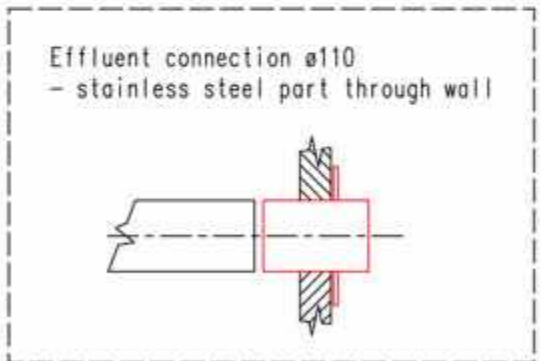

Connection hoses and cables	
Water hose:	✓
Waste water hose:	✗
Electric cable:	✓ 2x

Working desks in waterproof compact desk Egger (dark color)

Interior doors + divider walls in black decor 6515

Notes: External doors - without cylinders Spare wheel - free loaded

Interior height:	2100 mm	Total weight:	2600 kg
Color:	RAL 7042 (gray)	Tare weight-estimate:	2200 kg
Floor:	PVC Jupiter 148708	Centre of wheels from rear side:	3400 mm
Date:	13.2.2017	Wheels:	165 R13C

Drawing number:
2556-66-1_1/2 (Sprenger)

(Cabling and piping is not shown on the 3D views and drawings)